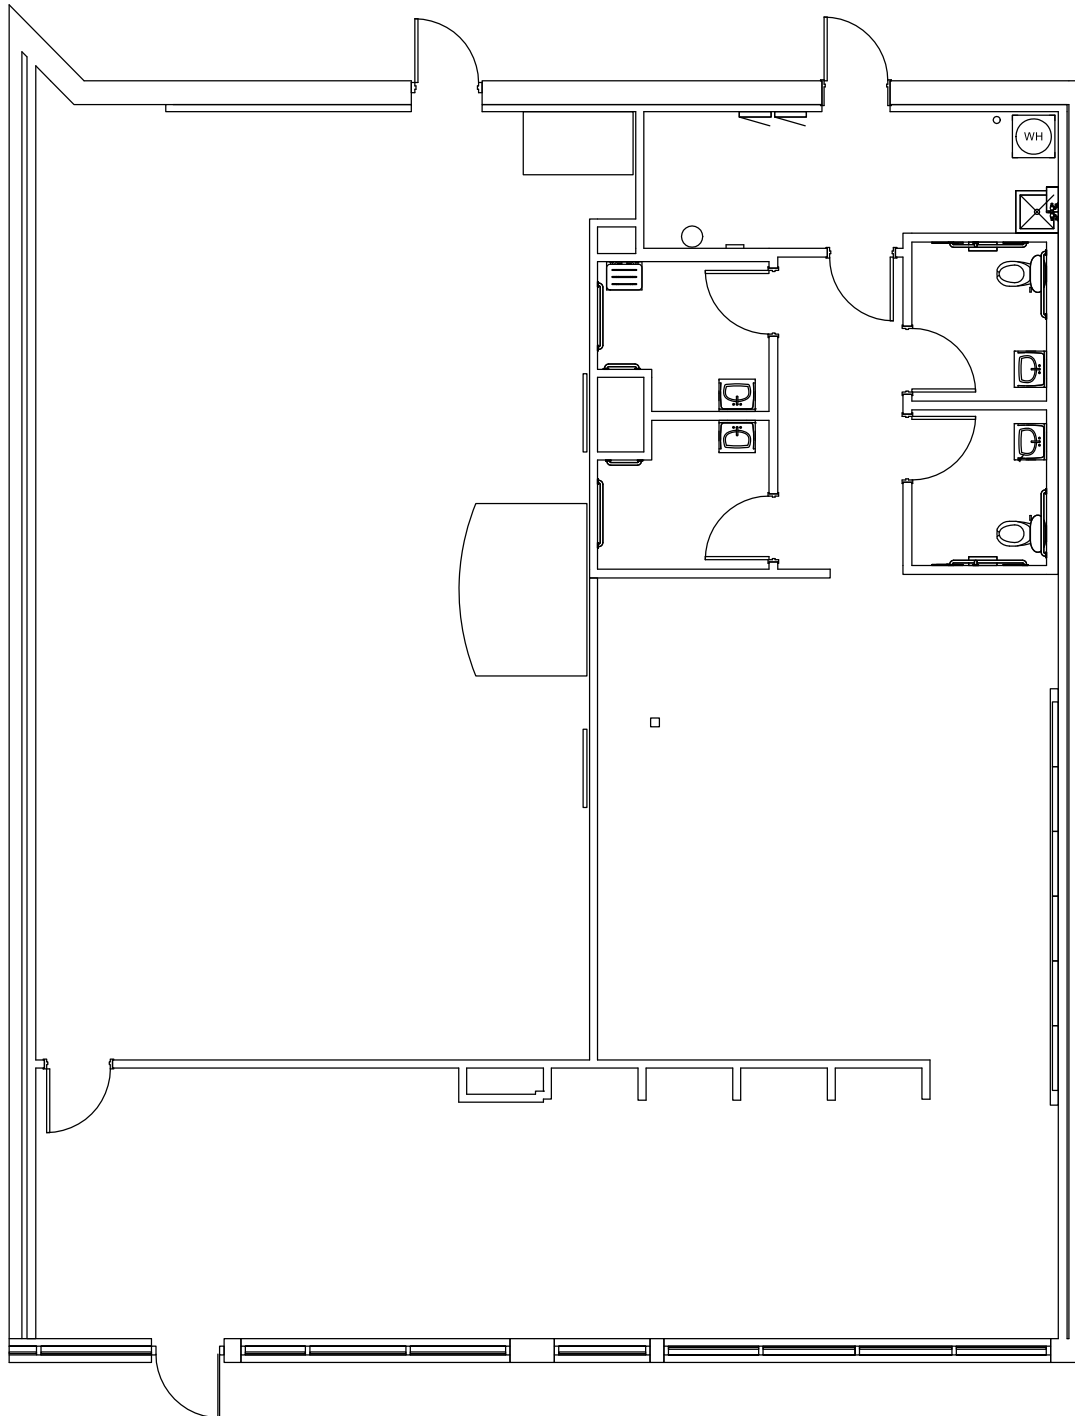

# Chesterfield Crossing

1657 Clarkson Road

As-Built 2,988 Sq. Ft.

*\* Dimensions are Deemed  
as Accurate but not to Scale*

OWNED & MANAGED BY

LEASED BY